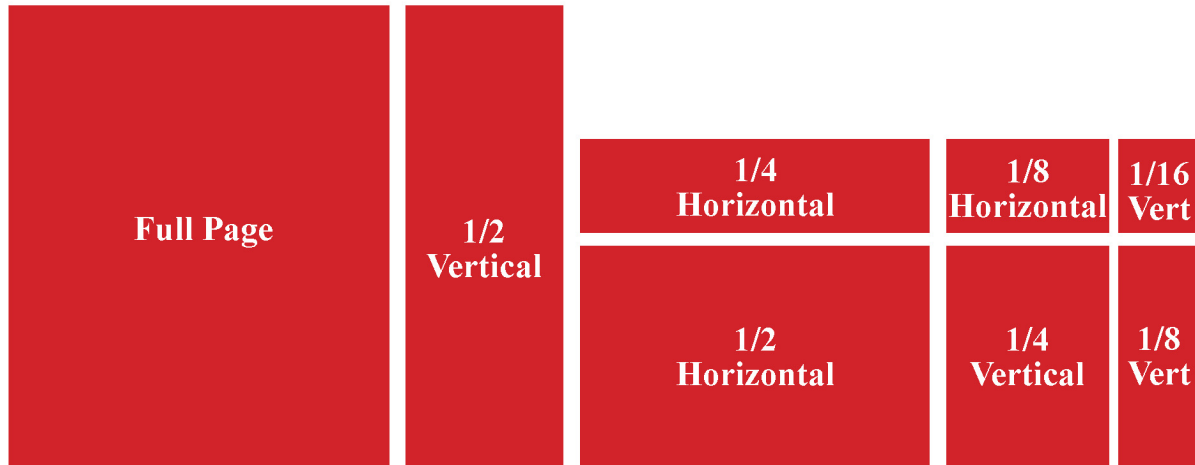

## Specs & Sizes

Size	Width	Height
Full Page	9.5	11"
1/2 Horizontal	9.5	5.5"
1/2 Vertical	4.7	11"
1/4 Horizontal	9.5	2.75
1/4 Vertical	4.7	5.5
1/8 Horizontal	4.7	2.75
1/8 Vertical	2.25	5.5
1/16 Vertical	2.25	2.75